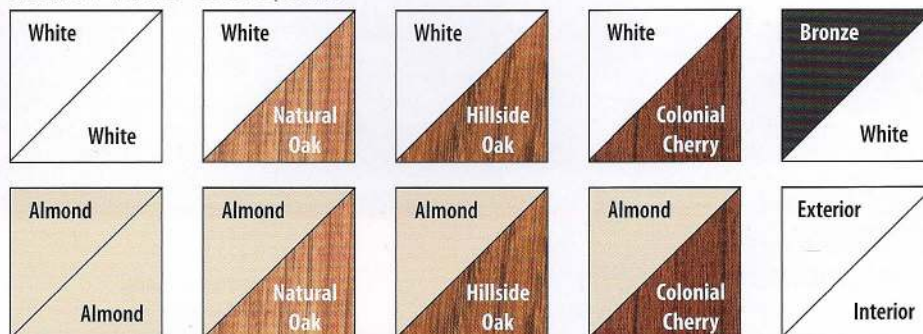

Gold and Platinum Options

Grids Between the Glass

Color-coordinated sculptured or flat grids.

* Not available with paintable / stainable option.

Simulated Divided Light

Color-coordinated sculptured grids.

* Not available with paintable / stainable option.

Clarity Screen™

50% more clarity.
Strength of stainless steel.
Standard on Gold and Platinum Series.

Exterior / Interior Color Options

Optional Hardware Finishes

Paintable / Stainable Pine

- Allows homeowner to paint or stain the interior to match existing trim
- Real look of wood without the maintenance
- Will not rot or warp like wood
- Thermal and structural ratings of vinyl
- Available with white exterior
- Available with Paintable / Stainable SDL grid on interior and White SDL grid on exterior
- Available in finless or slide in mounting fin